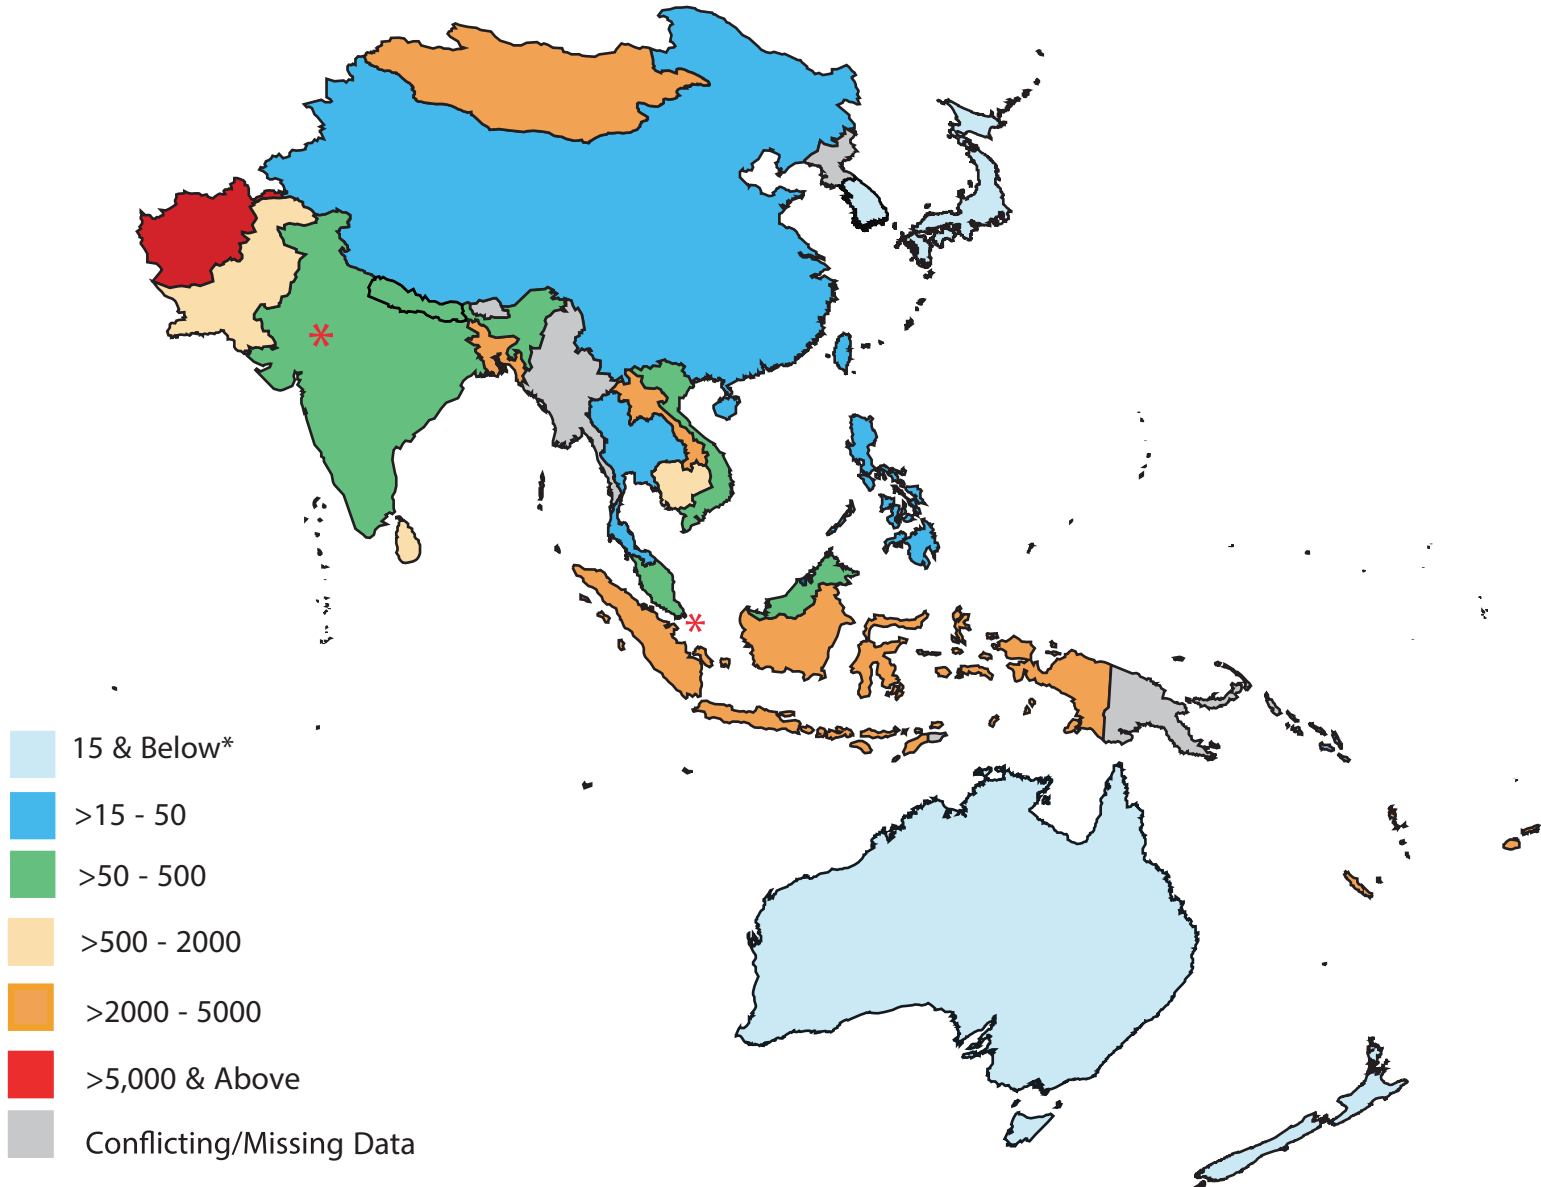

Diesel Fuel Sulphur Levels: Asia-Pacific March 2017

* Information in parts per million (ppm)

* India nationwide - 350ppm; and metro cities - 50ppm

* Singapore - 10ppm

For additional details and comments per country, visit www.unep.org/transport/pcf.v.