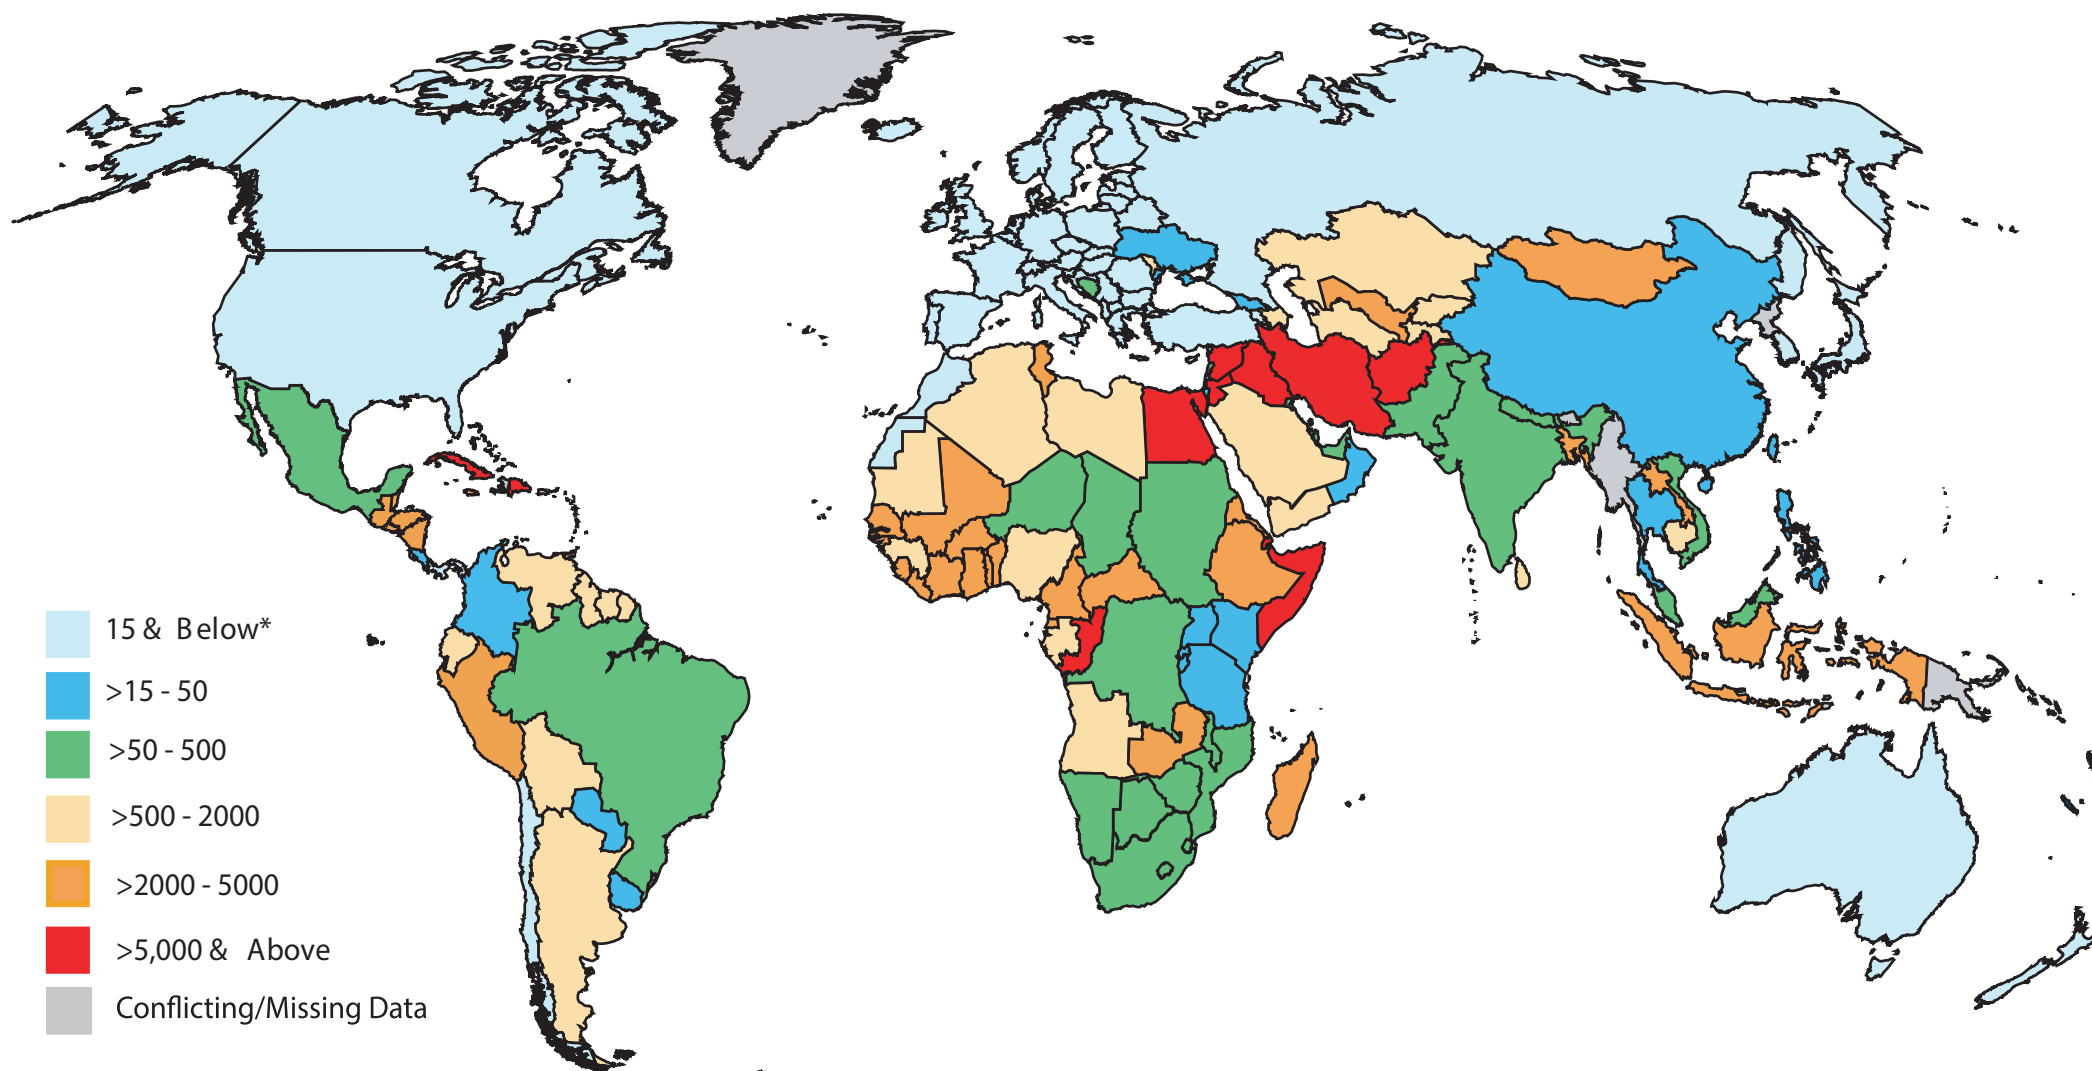

Diesel Fuel Sulphur Levels: Global Status March 2017

* Information in parts per million (ppm)

For additional details and comments per country, visit www.unep.org/transport/pcf/