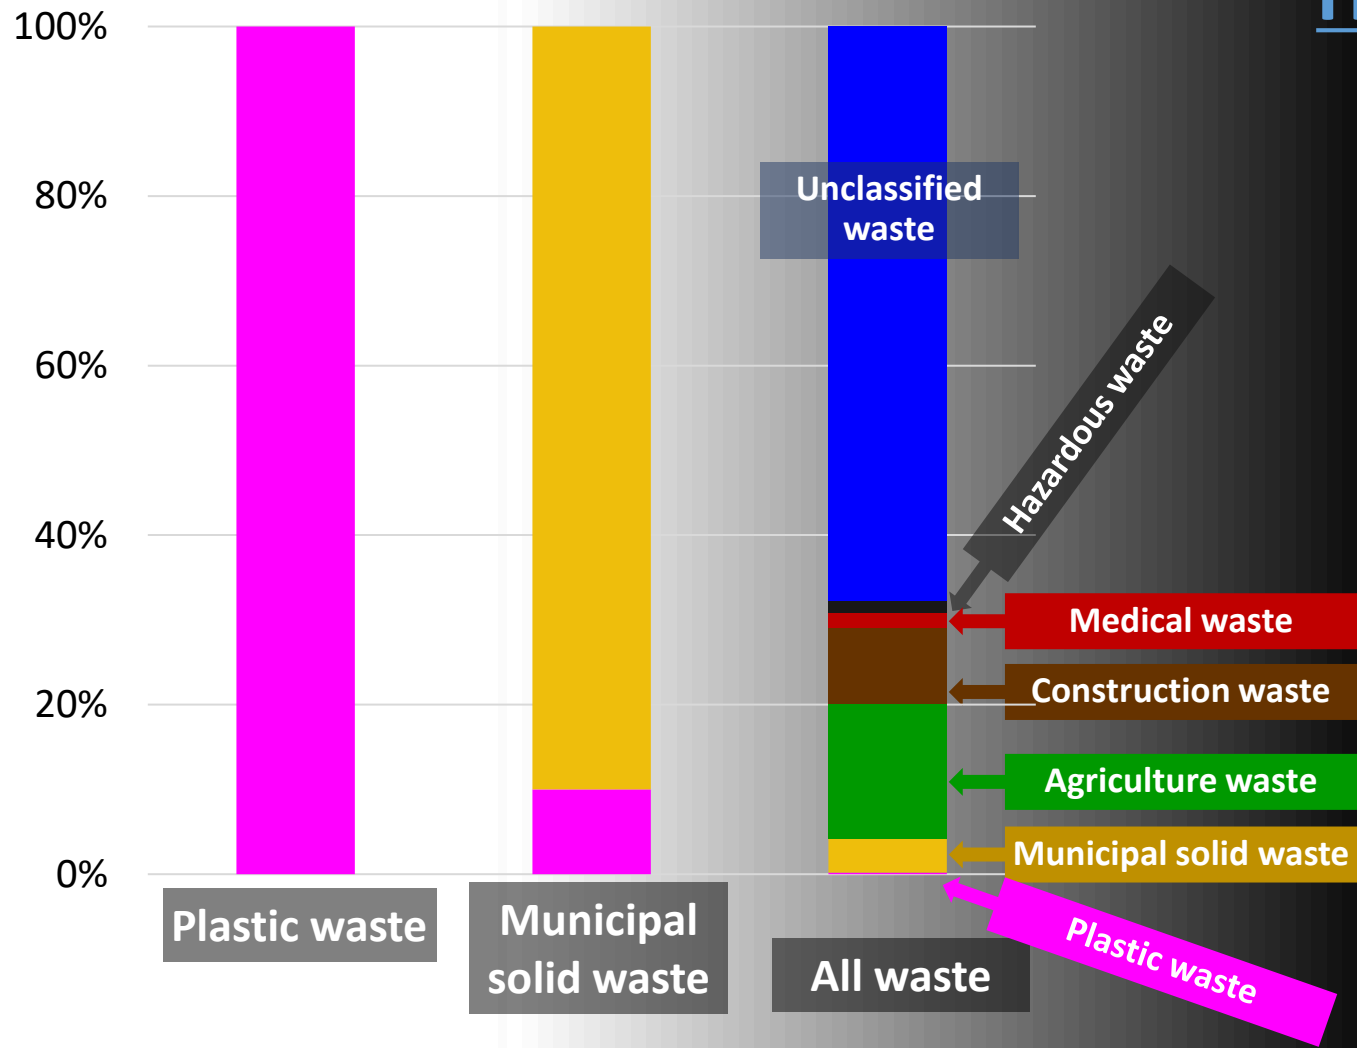

How do we see plastic waste towards sustainability?

Shunichi Honda

International Environmental Technology Centre, Economy Division
United Nations Environment Programme

How do we see plastic waste?

- Plastic waste/plastic waste
- Plastic waste/municipal solid waste
- Plastic waste/all waste

All waste vs plastic waste

- Waste management including plastic waste and marine litters
- Resource management including plastics
- Sustainability including waste management

Global Material Use and Waste