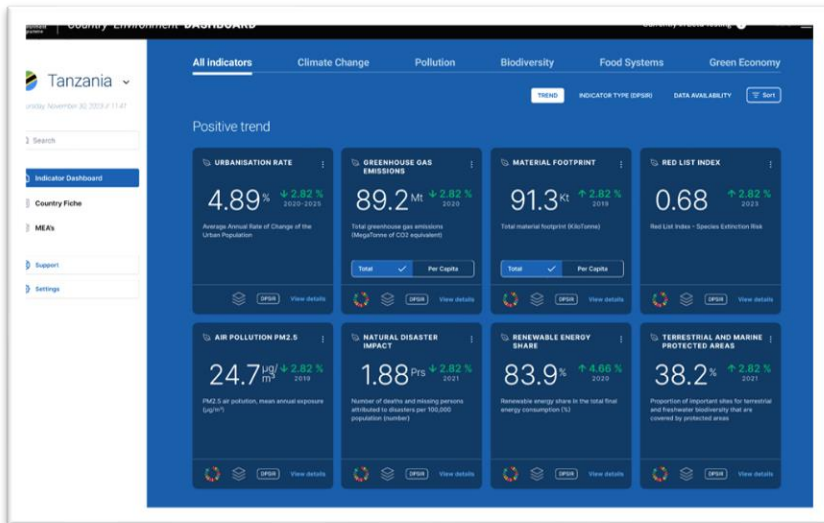

New WESR Vision

“An applications and data platform for member states, the UN system, and the public to support decision-making to address environmental challenges.”

WESR as a House

Data governance and policies (the "piping plan")

Explore Digital Solutions for the Environment

PROTOTYPES

SOLUTIONS

REPORTS & RESOURCES

Use case examples

Country Environment Dashboards

Policy Tracker

EnvironmentGPT