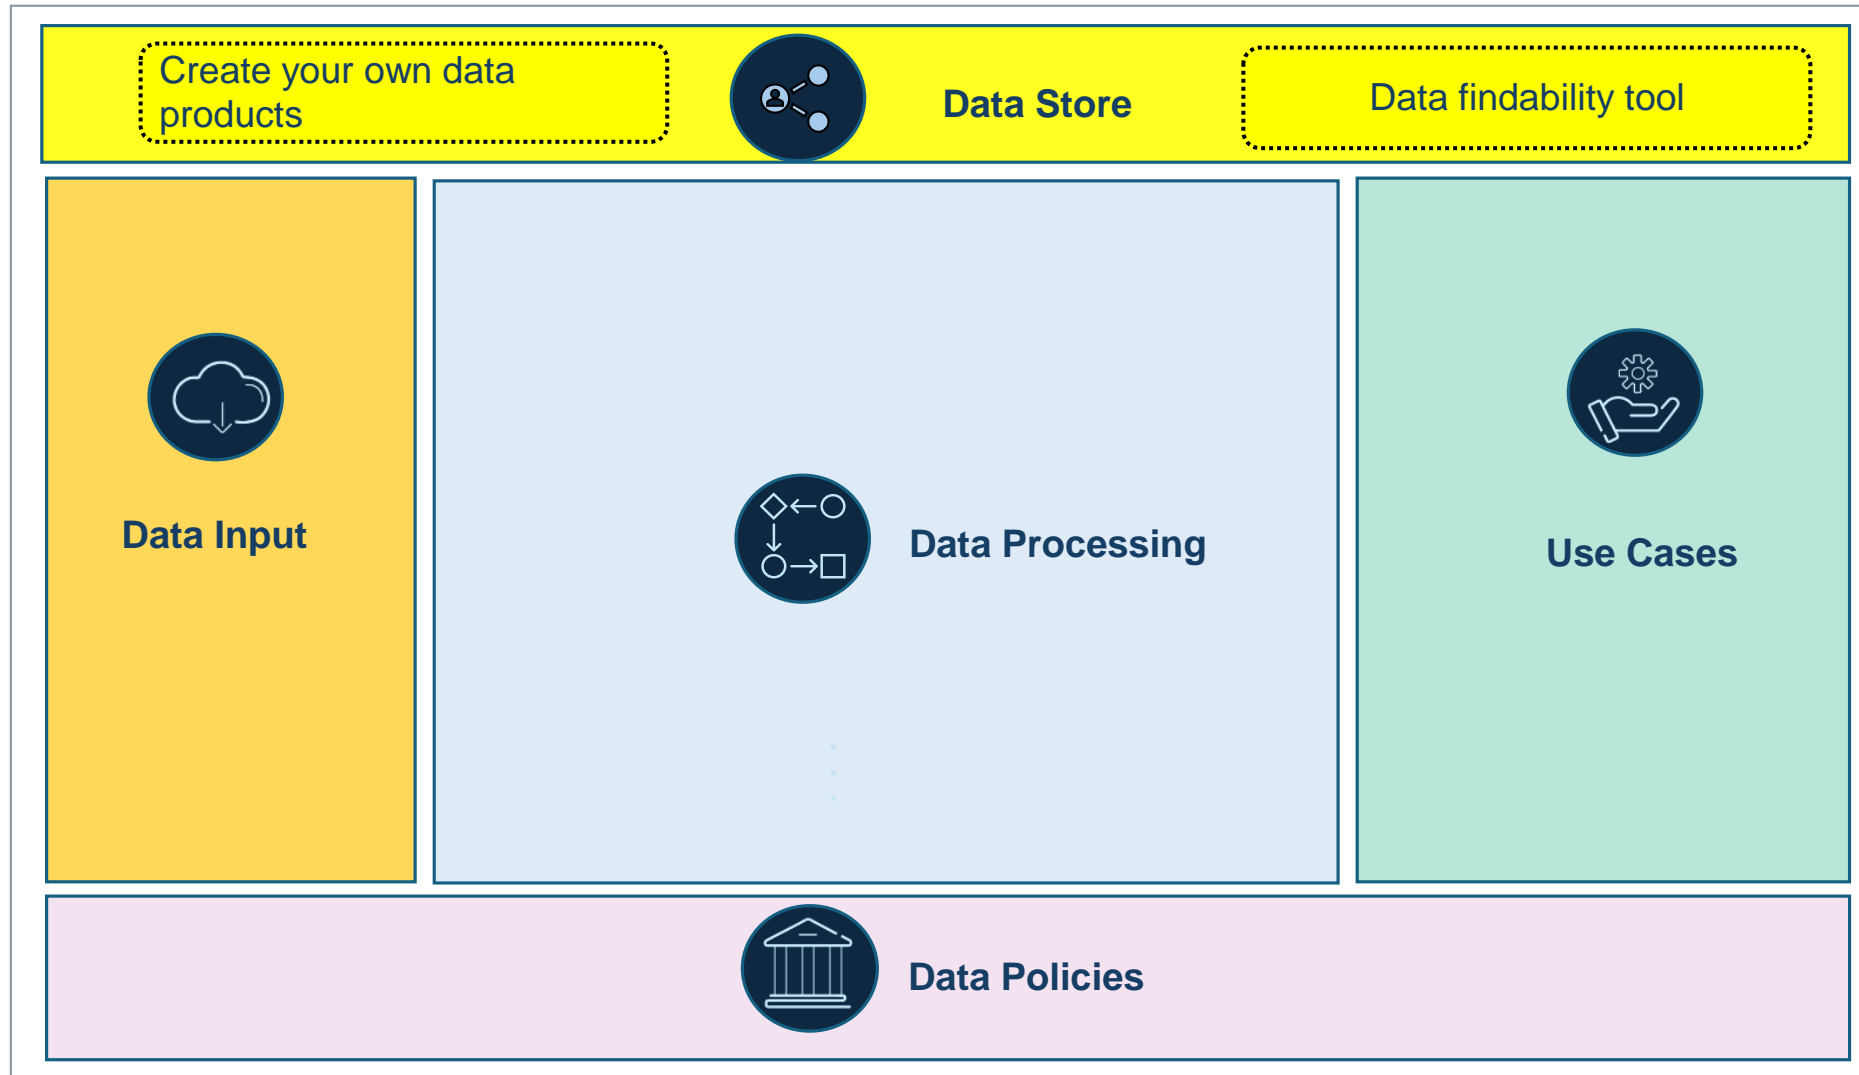

Proposed new for WESR architecture

Overview of high-level functionality