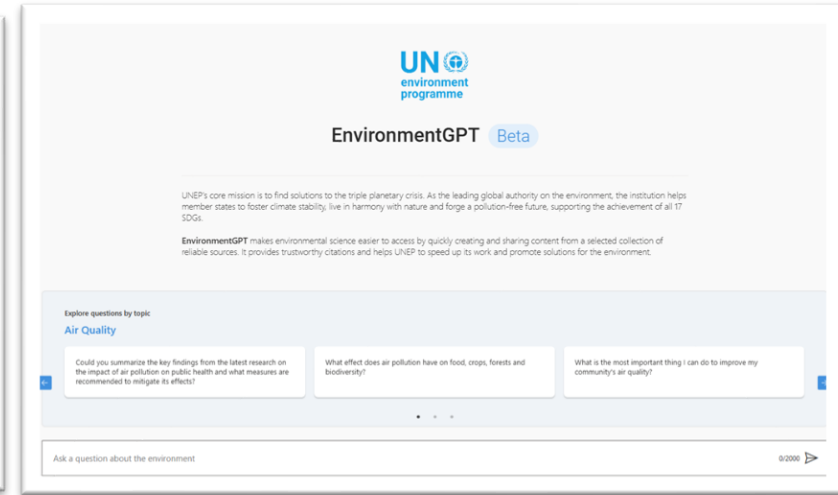

New WESR Vision

“An applications and data platform for member states, the UN system, and the public to support decision-making to address environmental challenges.”

WESR as a House

Data governance and policies (the "piping plan")

Explore Digital Solutions for the Environment

PROTOTYPES

SOLUTIONS

REPORTS & RESOURCES

Use case examples

Country Environment Dashboards

Policy Tracker

EnvironmentGPT