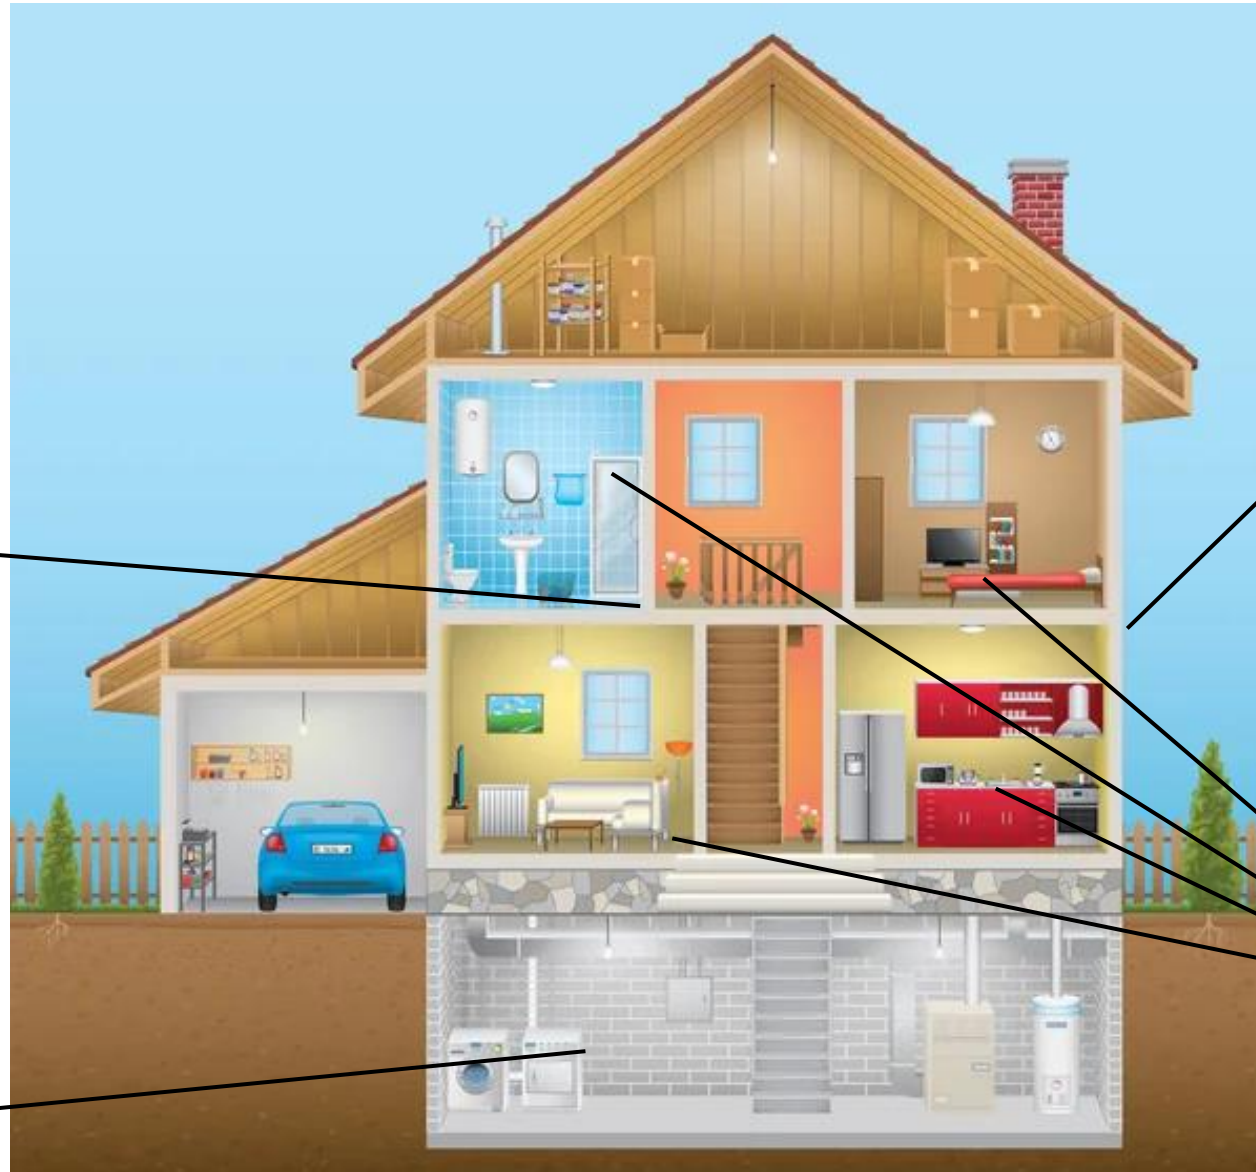

Use case examples

Background

The current WESR web site, launched in 2022, aggregates tools and information from UNEP and partners, but lacks elements of a modern data platform

As part its digital transformation, UNEP is planning to transition WESR from an aggregator portal to a data and applications platform with capabilities for data integration, analysis and visualization.

New WESR Vision

“An applications and data platform for member states, the UN system, and the public to support decision-making to address environmental challenges.”

WESR as a House

Data governance and policies (the "piping plan")

The framework that ensures data is reliable, authoritative, and shareable

Front end (the "façade")

The web interface that users view and interact with.

Use cases (the "rooms")

Applications that use data to tell a story, help make a decision, or facilitate knowledge sharing

Back end (the "foundation")

IT system that ingests, transforms and stores data

WESR use case co-creation taking place in parallel to backend and frontend development

Use case development

Use case examples