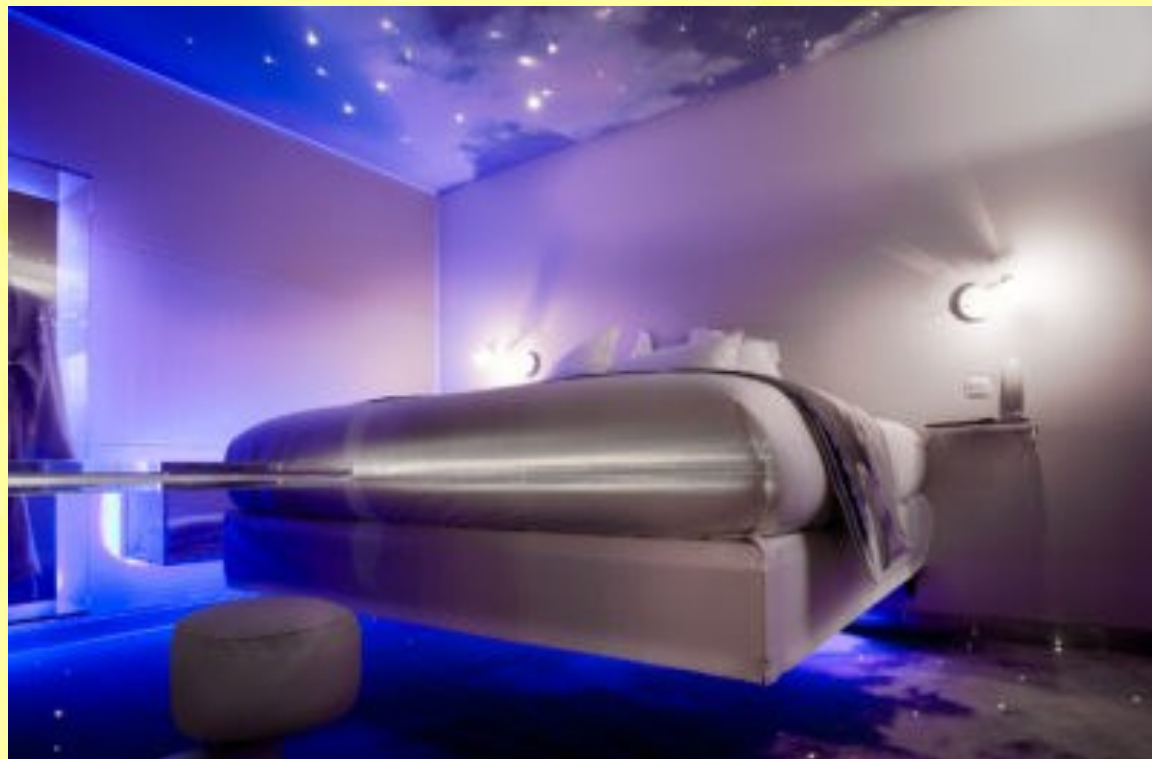

The Hub Hotel

Karen Nairobi Kenya

Email: info@hubkaren.com

Website: www.thehubkaren.com

Tel: + 254 702 120120