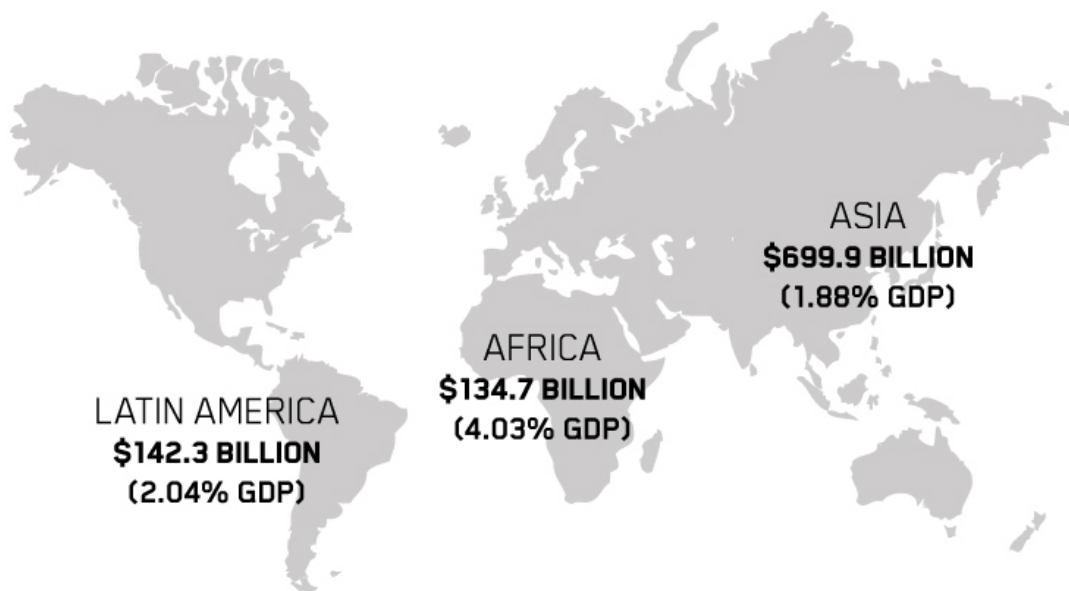

## DID YOU KNOW?

Every year, **143,000** people die of lead exposure in developing countries

Neurological and behavioural effects are **irreversible**

**No level of lead** exposure is considered safe

Lead poisoning is **preventable**

Lead exposure is a major contributor to children's intellectual disability

Lead exposure costs low and middle income countries an average of \$977 billion